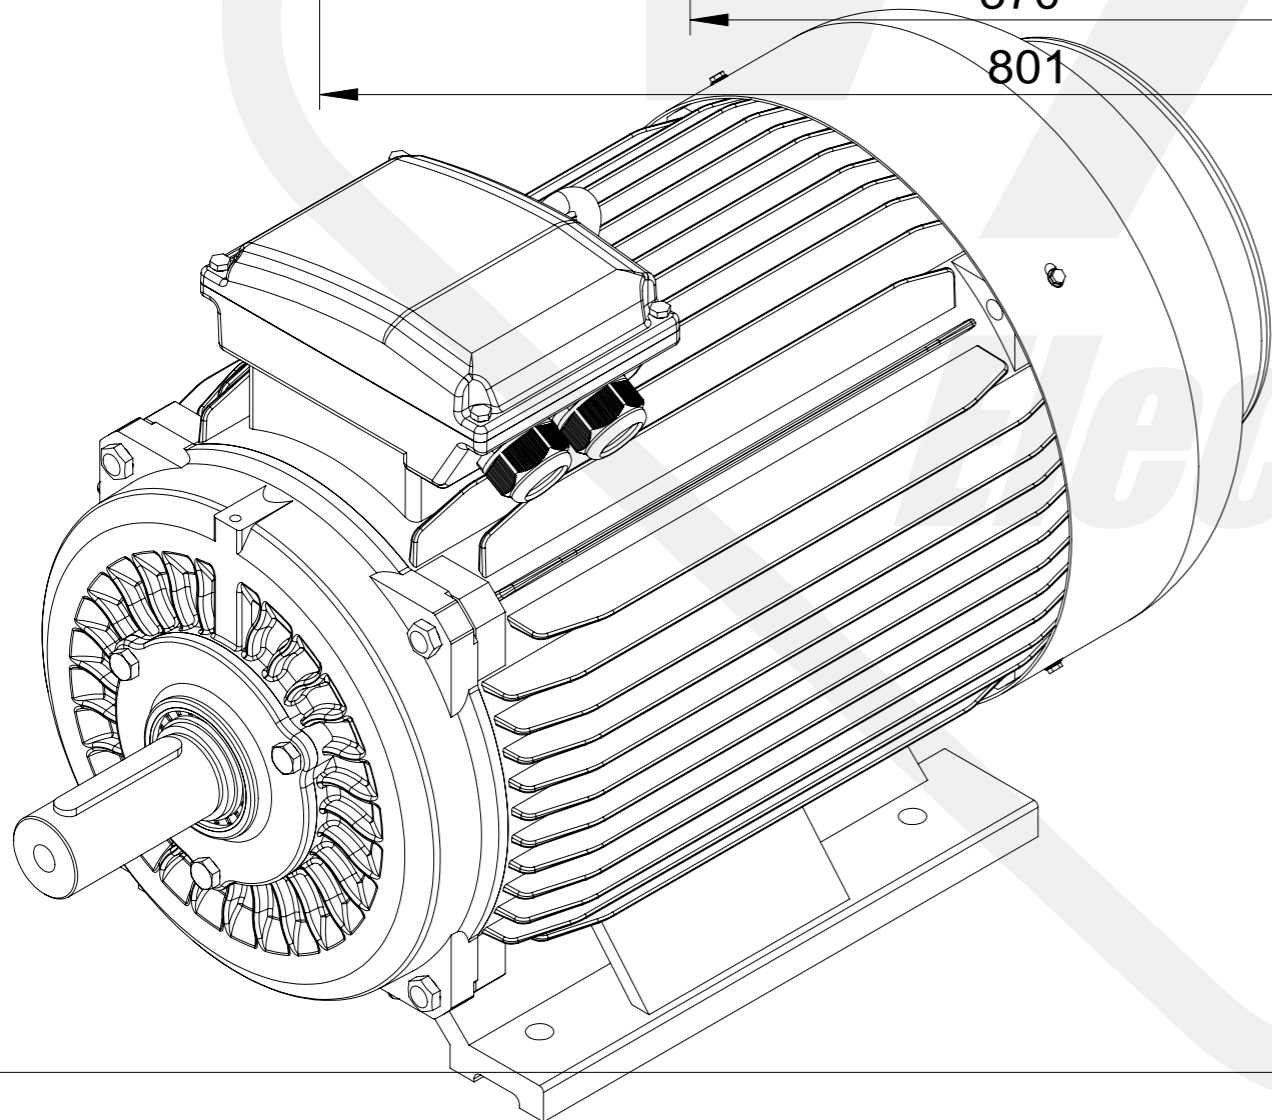

A-A
1:2

3LC-180L-B3
Mounting diagram