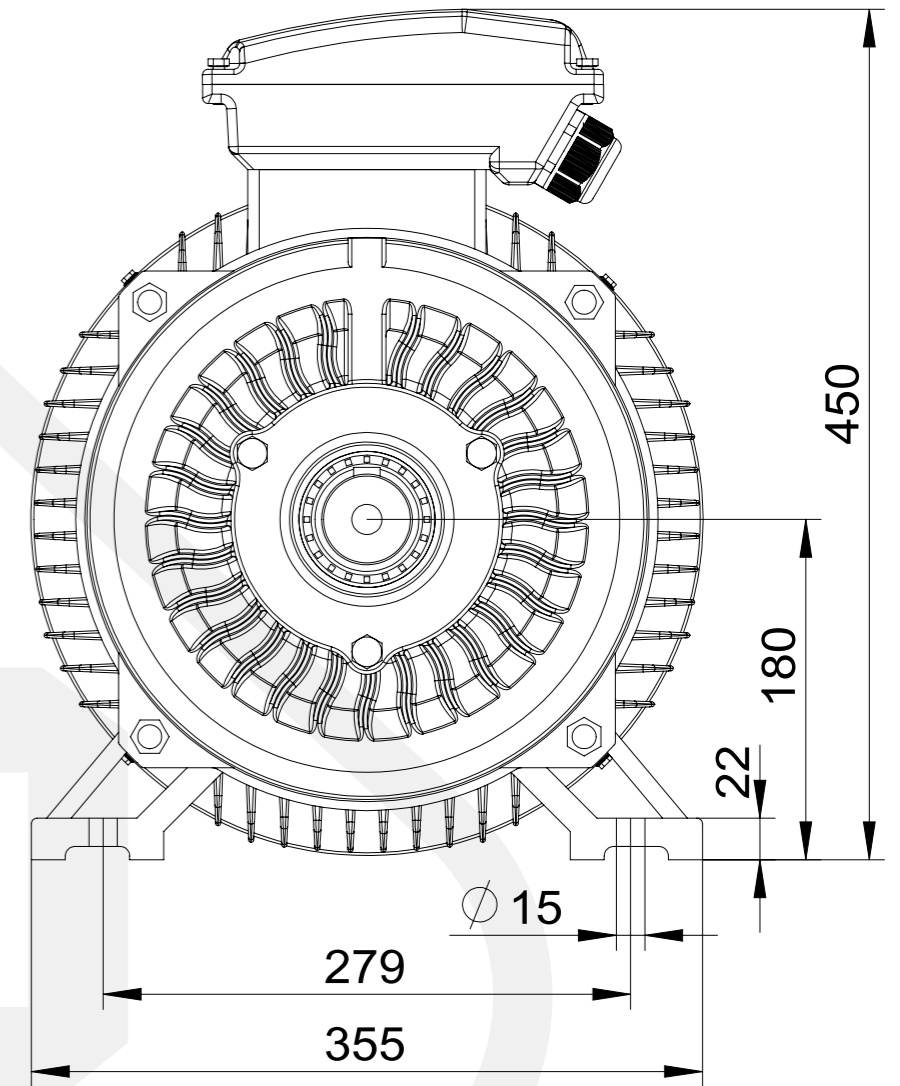

A-A
1:2

3LC-180L-B3
Mounting diagram