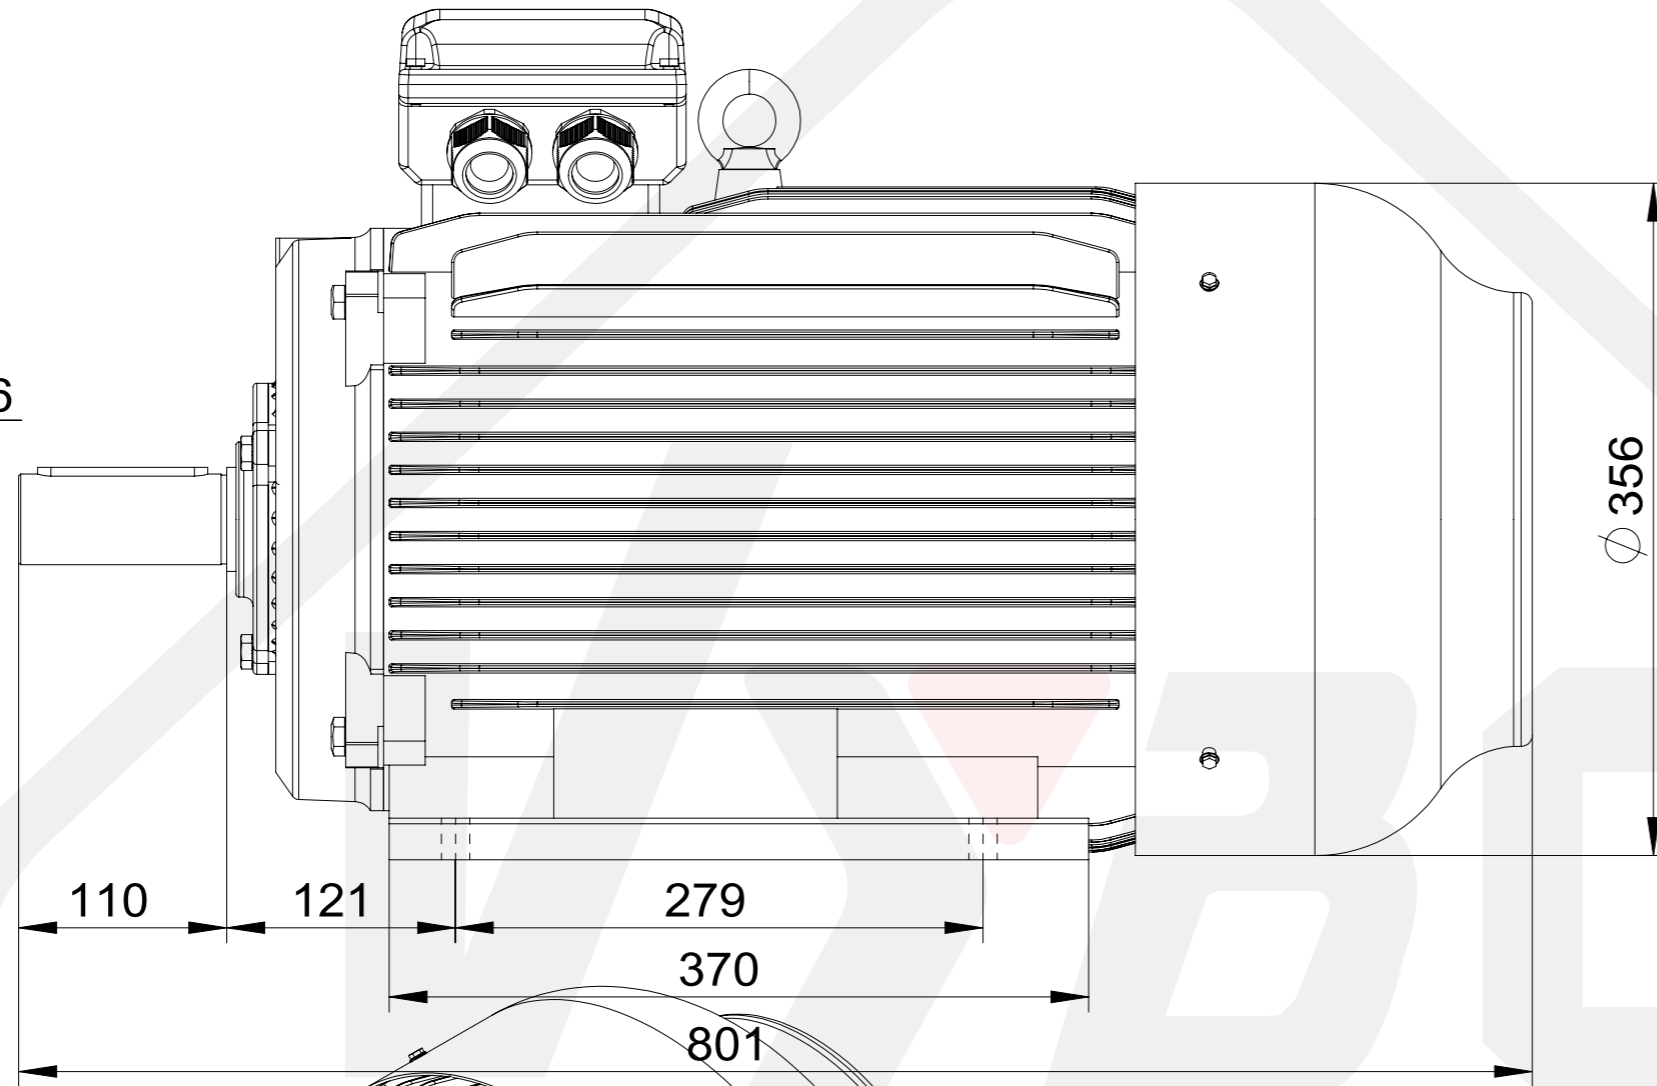

A-A
1:2

3LC-180L-B3
Mounting diagram